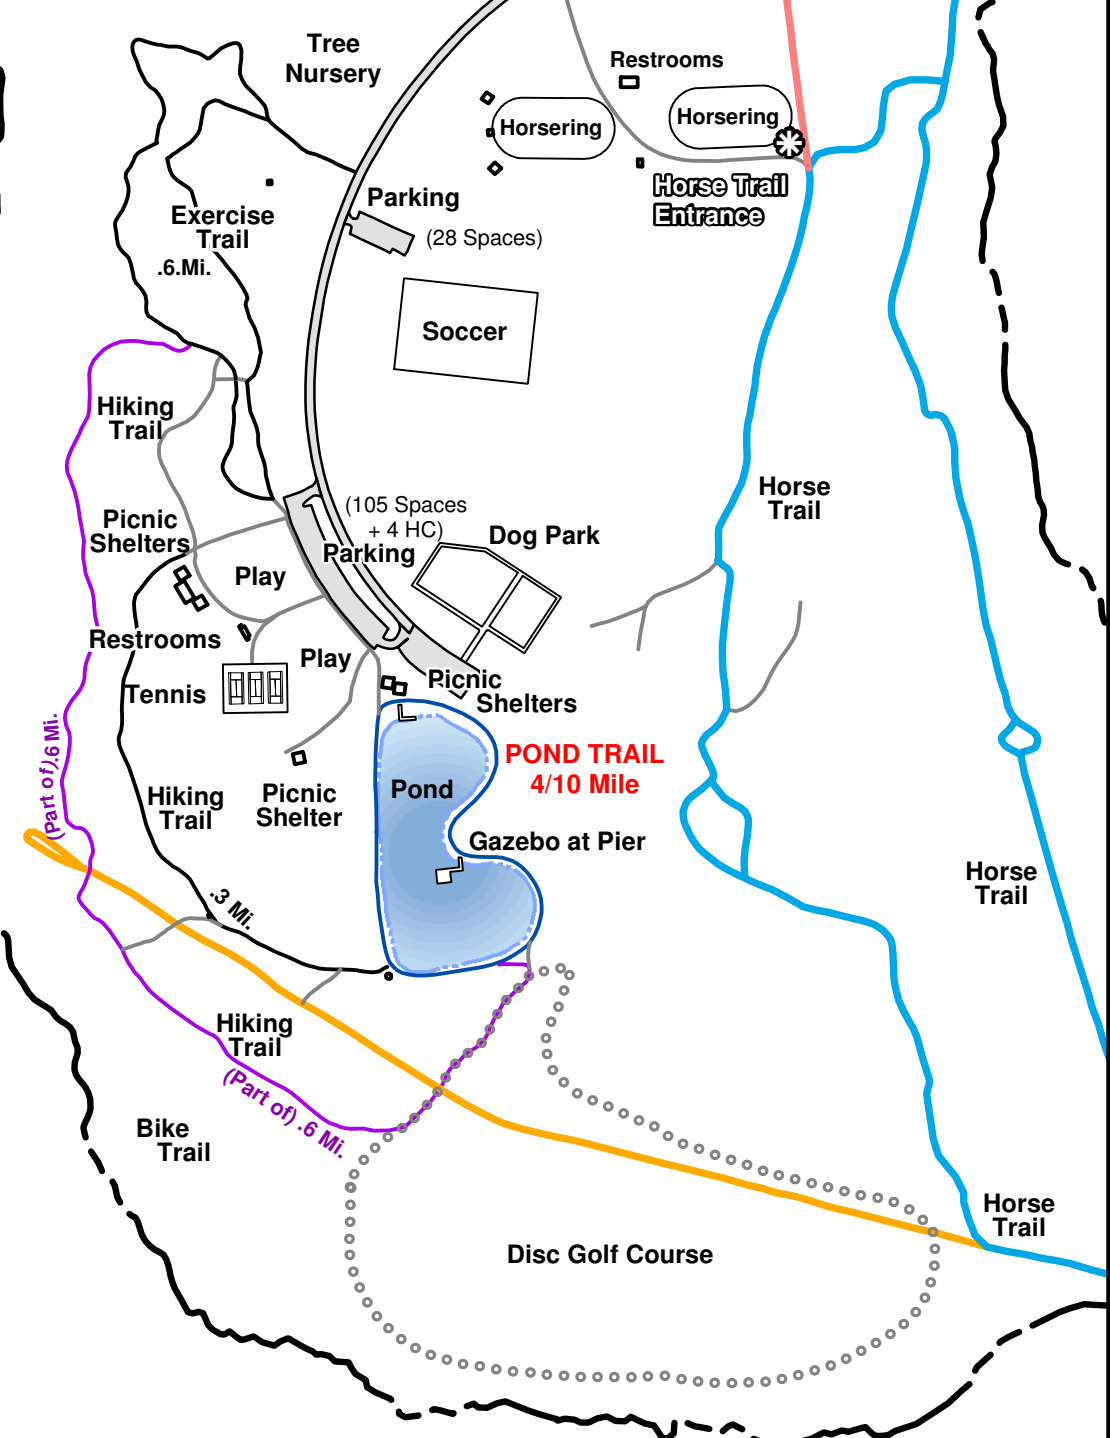

Dorey Park

Darbytown Road

Road

Legend

- Recreation Center
- Buildings
- Park Boundary
- Pond

SHELTERS & GAZEBO AVAILABLE FOR RESERVATION

Horse Trail Legend

- Red Trail : .6 Mi.
- Blue Trail: 1.6 Mi.
- Orange Trail: 1.3 Mi.

0 475 950 Feet