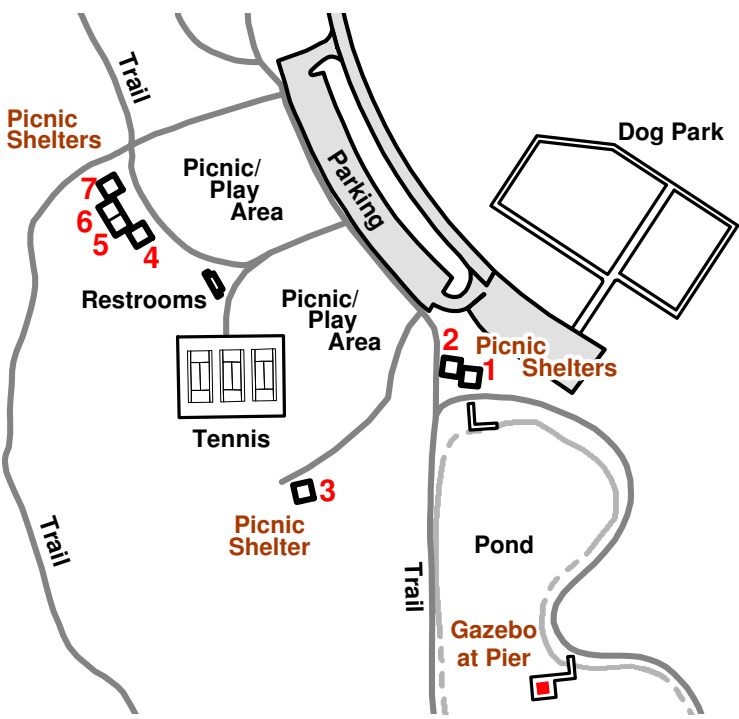

Dorey Park

Darbytown Road

Road

Legend

- Recreation Center
- Buildings
- Park Boundary
- Pond

SHELTERS & GAZEBO AVAILABLE FOR RESERVATION

Horse Trail Legend

- Red Trail : .6 Mi.
- Blue Trail: 1.6 Mi.
- Orange Trail: 1.3 Mi.

0 475 950 Feet