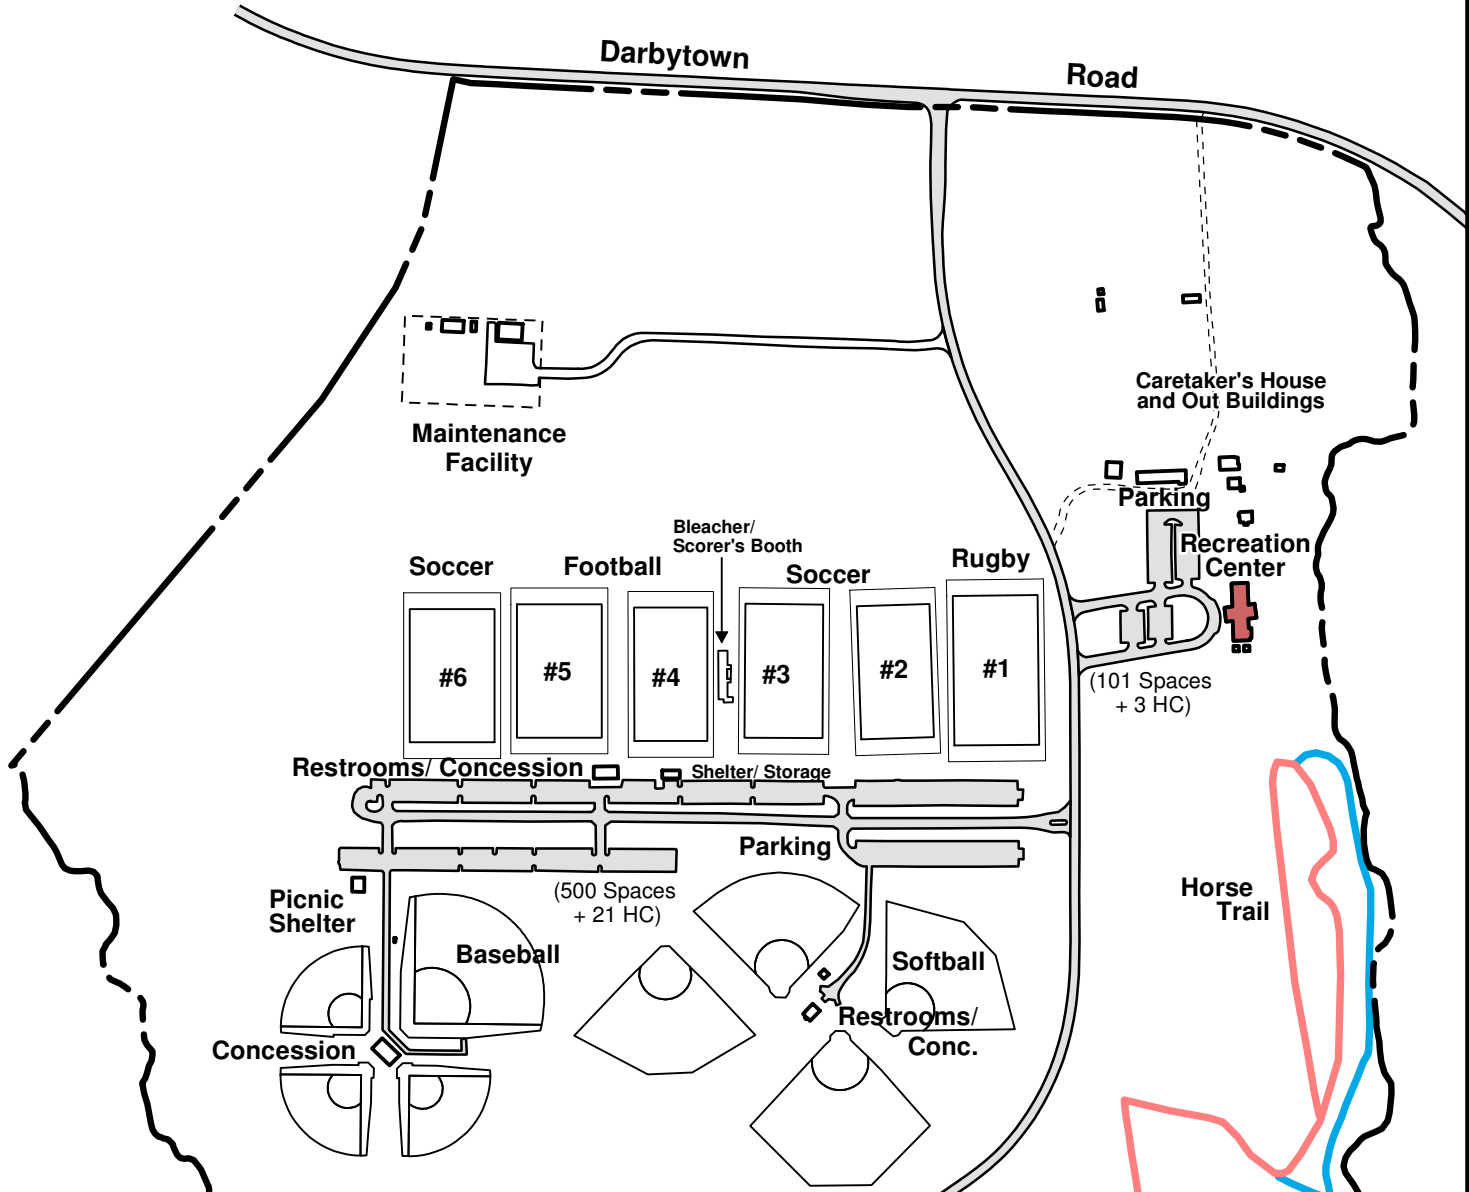

Dorey Park

Darbytown Road

Road

Legend

- Recreation Center
- Buildings
- Park Boundary
- Pond

SHELTERS & GAZEBO AVAILABLE FOR RESERVATION

Horse Trail Legend

- Red Trail : .6 Mi.
- Blue Trail: 1.6 Mi.
- Orange Trail: 1.3 Mi.

0 475 950 Feet